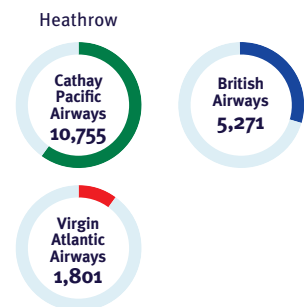

Hong Kong

Outbound travel to the UK

Weekly departing seats

Weekly flight departures

Weekly departing seats on direct routes to the UK

London's airports

Rest of England's airport

Weekly seat capacity to the UK per airline

Weekly flight departures per aircraft type

Boeing 777	Airbus A350	Boeing 787	Airbus A380
34 Cathay Pacific Airways	13 Cathay Pacific Airways	7 Virgin Atlantic Airways	7 British Airways
7 British Airways			

Regional spread of seat capacity

Percentage of total seats

Source: Apex. Non-stop routes only. Average weekly data for 2019.