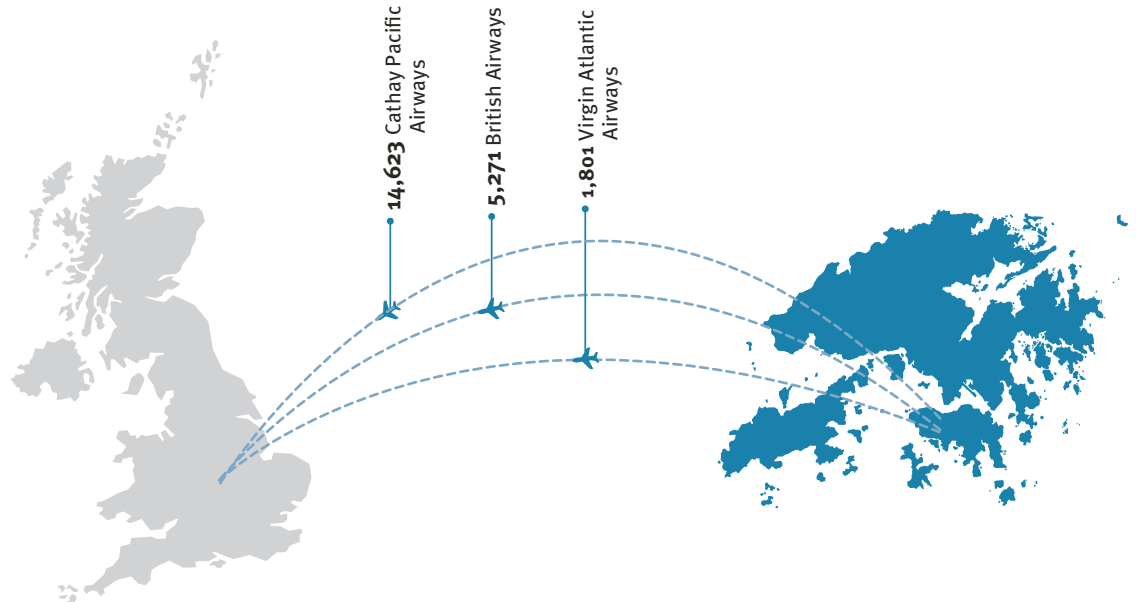

Hong Kong

Outbound travel to the UK

Weekly departing seats

Weekly flight departures

Weekly departing seats on direct routes to the UK

London's airports

Rest of England's airport

Weekly seat capacity to the UK per airline

Weekly flight departures per aircraft type

Boeing 777	Airbus A350	Boeing 787	Airbus A380
34 Cathay Pacific Airways	13 Cathay Pacific Airways	7 Virgin Atlantic Airways	7 British Airways
7 British Airways			

Regional spread of seat capacity

Percentage of total seats

Source: Apex. Non-stop routes only. Average weekly data for 2019.