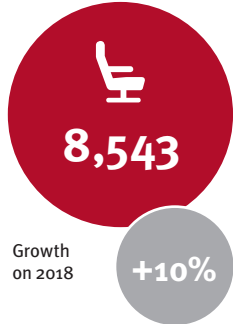

Japan

Outbound travel to the UK

Weekly departing seats