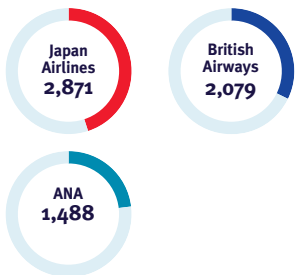

Japan

Outbound travel to the UK

Weekly departing seats

Weekly flight departures

Weekly departing seats on direct routes to the UK

From Tokyo Haneda

From Tokyo Narita

From Osaka Kansai International

Weekly seat capacity to the UK per airline

Weekly flight departures per aircraft type

Boeing 777	Boeing 787
7 British Airways	10 British Airways
7 Japan Airlines	7 Japan Airlines
7 ANA	

Regional spread of seat capacity ***